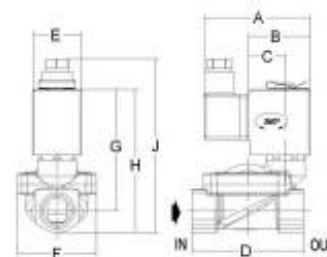

**REFERENCE 1901-KBNB016-080-230AC**

A	B	C	D	E	F	G	H	J	K	L	M
66	37	25	64	29	45	76	87	105	-	-	-

<b>REFERENCE:</b>	1901-KBNB016-080-230AC
<b>MAIN SERIES:</b>	General Purpose
<b>FUNCTION:</b>	2/2 Ways
<b>POSITION:</b>	Normally Closed
<b>OPERATION TYPE:</b>	Pilot Operating
<b>SEAT SEAL MATERIAL:</b>	NBR Diaphragm / NBR Seal
<b>PORT SIZE:</b>	¼"
<b>ORIFICE:</b>	8mm
<b>Kv:</b>	20.00 l/min
<b>Pmin-Pmax (bar):</b>	0,5-16 bar
<b>Tmin / Tmax (°C):</b>	-10 °C / 80 °C
<b>WEIGHT:</b>	0.605 Kg
<b>COIL VOLTAGE - TOLERANCE:</b>	12,24,110,220,230V AC/DC