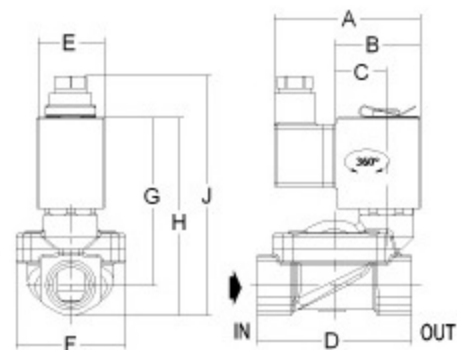

A	B	C	D	E	F	G	H	J	K	L	M
66	37	23	64	29	45	73	84	102	-	-	-

<b>REFERENCE:</b>	1901-KBNC016-100-230AC
<b>MAIN SERIES:</b>	General Purpose
<b>FUNCTION:</b>	2/2 Ways
<b>POSITION:</b>	Normally Closed
<b>OPERATION TYPE:</b>	Pilot Operating
<b>SEAT SEAL MATERIAL:</b>	NBR Diaphragm / NBR Seal
<b>PORT SIZE:</b>	3/8"
<b>ORIFICE:</b>	10mm
<b>Kv:</b>	30.00 l/min
<b>Pmin-Pmax (bar):</b>	0,5-16 bar
<b>Tmin / Tmax (°C):</b>	-10 °C / 80 °C
<b>WEIGHT:</b>	0.520 Kg
<b>COIL VOLTAGE - TOLERANCE:</b>	12,24,110,220,230V AC/DC