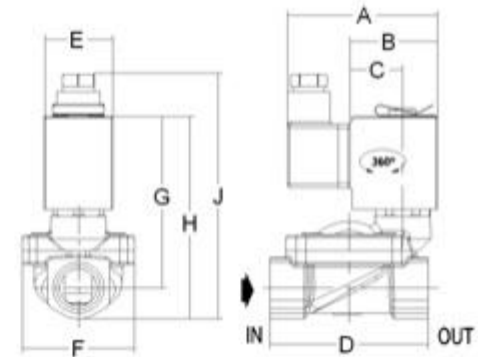

A	B	C	D	E	F	G	H	J	K	L	M
66	37	23	68	29	48	74	87	105			

<b>REFERENCE:</b>	1901-KBND016-120-230AC
<b>MAIN SERIES:</b>	General Purpose
<b>FUNCTION:</b>	2/2 Ways
<b>POSITION:</b>	Normally Closed
<b>OPERATION TYPE:</b>	Pilot Operating
<b>SEAT SEAL MATERIAL:</b>	NBR Diaphragm / NBR Seal
<b>PORT SIZE:</b>	½"
<b>ORIFICE:</b>	12mm
<b>Kv:</b>	65.00 l/min
<b>Pmin-Pmax (bar):</b>	0,5-16 bar
<b>Tmin / Tmax (°C):</b>	-10 °C / 80 °C
<b>WEIGHT:</b>	0.585 Kg
<b>COIL VOLTAGE - TOLERANCE:</b>	12,24,110,220,230V AC/DC