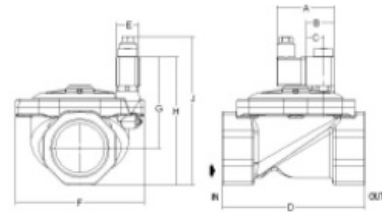

REFERANCE 1901-KBNH010-400-230AC

A	B	C	D	E	F	G	H	J	K	L	M
66	37	23	125	35	119	98	128	148			

<b>REFERANCE:</b>	1901-KBNH010-400-230AC
<b>MAIN SERIES:</b>	General Purpose
<b>FUNCTION:</b>	2/2 Ways
<b>POSITION:</b>	Normally Closed
<b>OPERATION TYPE:</b>	Pilot Operating
<b>SEAT SEAL MATERIAL:</b>	NBR Diaphragm / NBR Seal
<b>PORT SIZE:</b>	1 1/2"
<b>ORIFICE:</b>	40mm
<b>Kv:</b>	390.00 l/min
<b>Pmin-Pmax (bar):</b>	0,5-10 bar
<b>Tmin / Tmax (°C):</b>	-10 °C / 80 °C
<b>WEIGHT:</b>	2.710 Kg
<b>COIL VOLTAGE - TOLERANCE:</b>	12,24,220,230V AC/DC